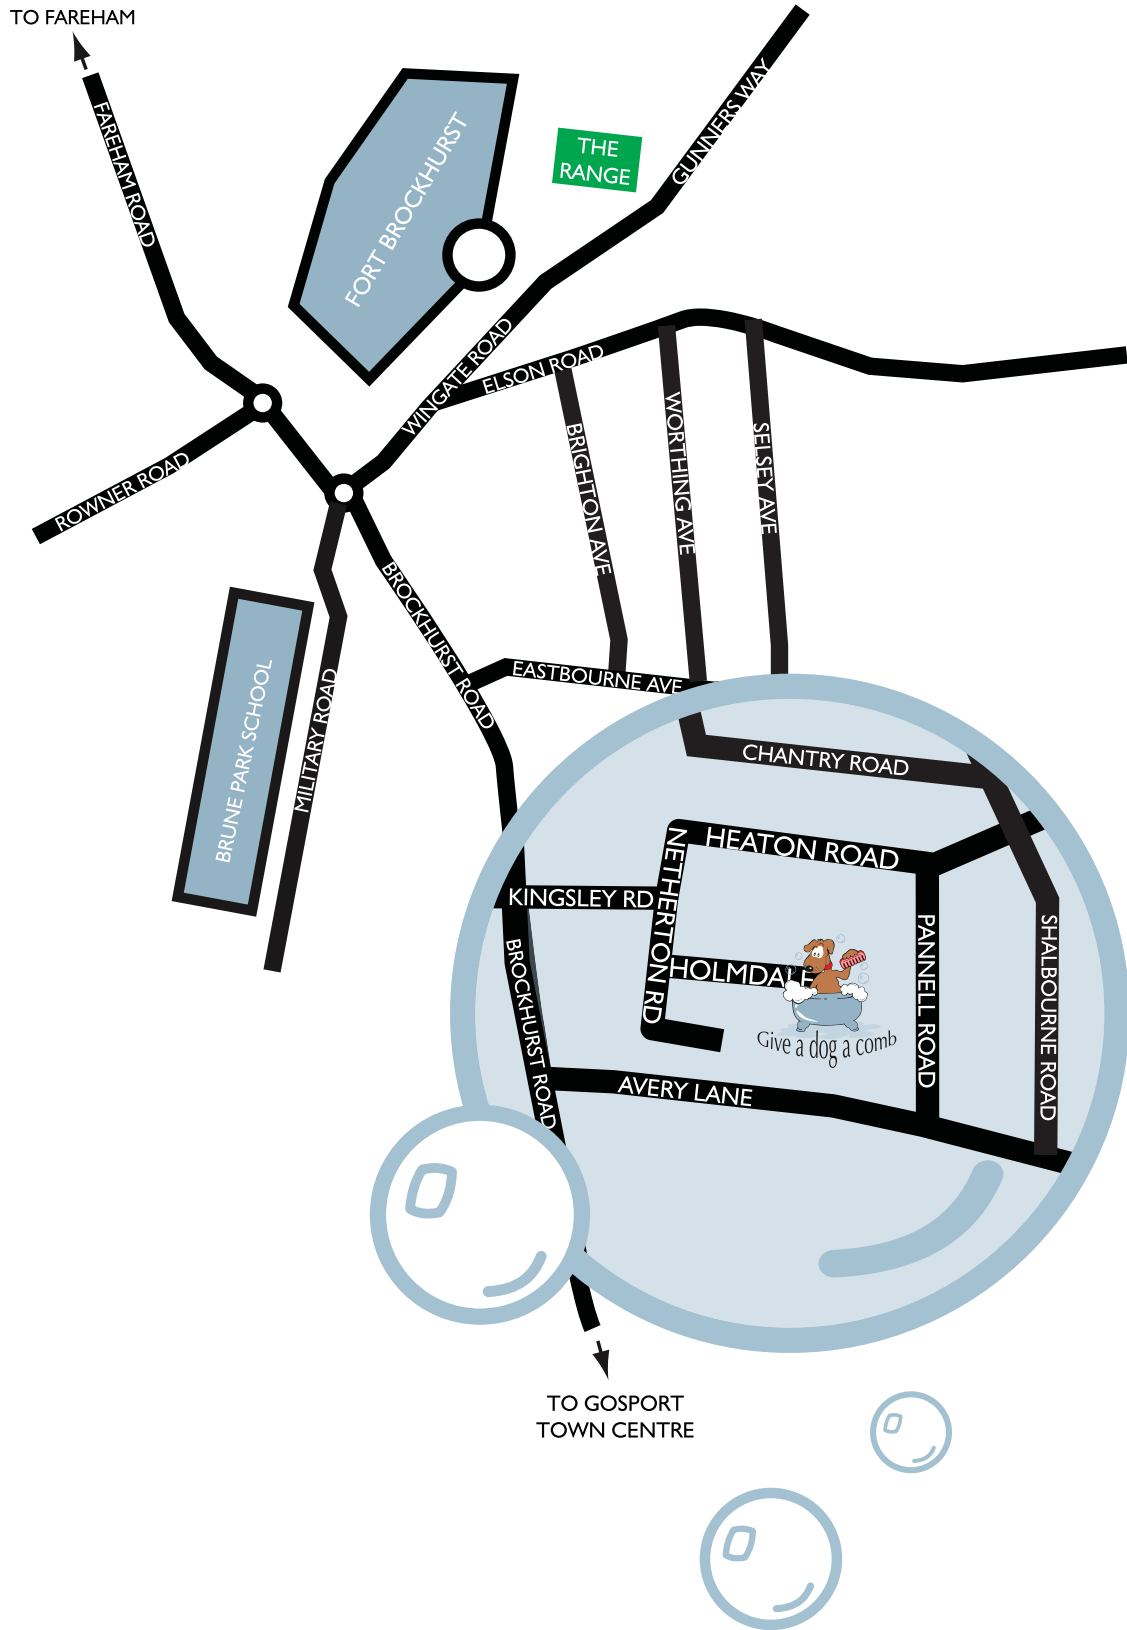

How to find us:

t: 023 9271 3053 m: 07999 040 622
10 Holmdale Road Gosport PO12 4PJ