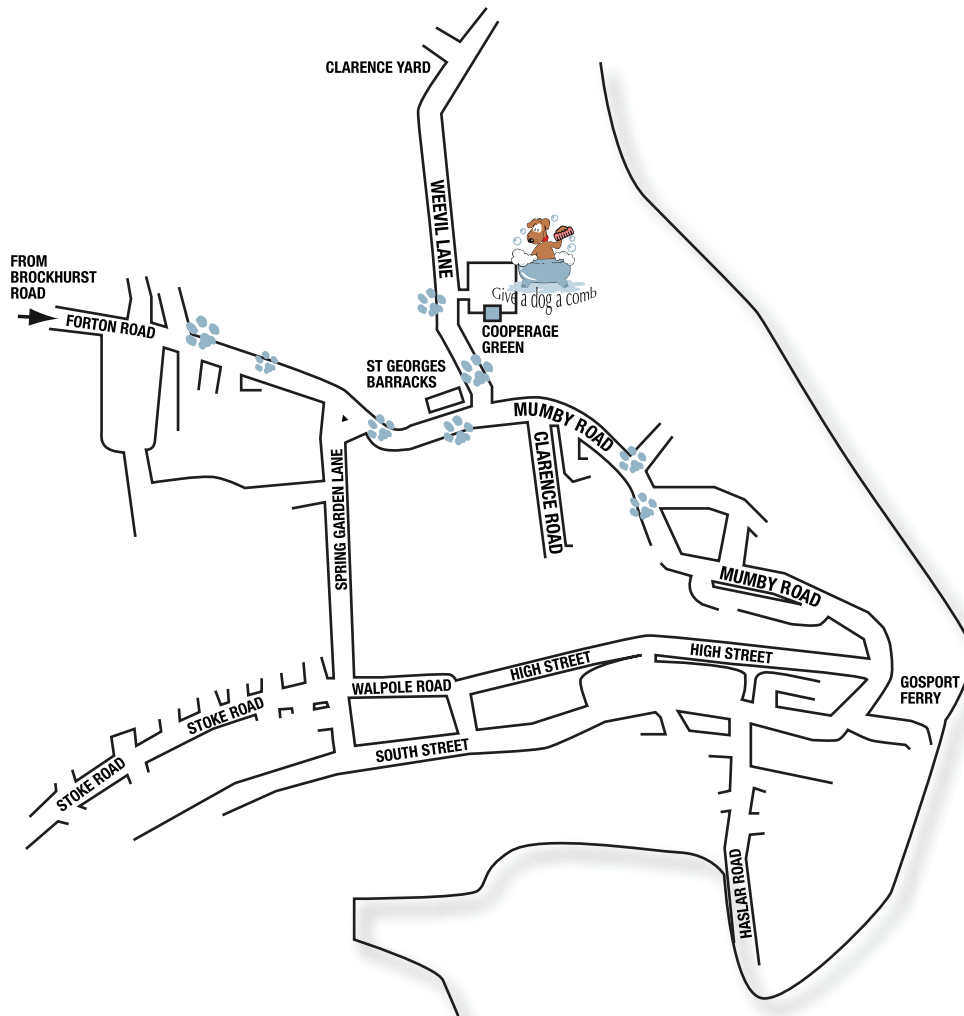

# How to find us:

Tara Hewson  
Unit 21 Cooperage Green  
Royal Clarence Yard  
Weevil Lane  
Gosport, PO12 1AX

[www.giveadogacomb.co.uk](http://www.giveadogacomb.co.uk)  
[tara@giveadogacomb.co.uk](mailto:tara@giveadogacomb.co.uk)